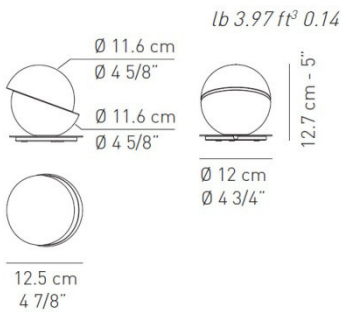

Product code composition

AIBU				
Type	Article	Colours	Finish	Source
UL	AIBU XX	BC white	BC white	G9L LED G9 1 x 3W included diffused beam
		DRY LOCATION	CRI80	120V _{AC}
example composition code		UL	AIBU XX	BC BC G9L
			275 lm	92 lm/W