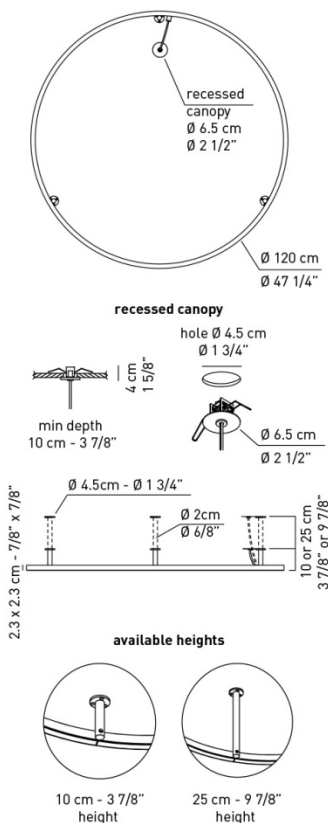

Ratings

- Built in **LED** module
- CCT 3000 K
- Uplight (towards surface)
- Remote LED driver(s)
- Installs to ceiling or wall (requires recessed strain relief)
- Power supply 120/277V AC
- Switch mode: on-off
- Dimmable 1-10V LED driver (remote)
- Painted aluminum profile 23 x 23 mm
- Opalescent diffuser

h10cm lb 7.05 ft³ 10.76
 h25cm lb 7.93 ft³ 10.76

Product code composition

U-LIGHT / h10 cm or h25 cm recessed ceiling lamp / DRIVER INCLUDED

Type	Article	Colours	Version	Source
UP	UL 1 120 LED (h10 cm)	AN anthracite grey	IN recessed canopy	LED 86W - diffused beam 3000K
	UL 2 120 LED (h25 cm)	RU rust brown		

DRY LOCATION CRI90 120/277VAc **LED** 7354 lm 86 lm/W

hole Ø 4,5 cm - 1 3/4" / min depth 10 cm - 3 7/8"

Application: both as ceiling (downlight or uplight mounting) or wall lamp (only wallward light).

example composition code | **UP** | **UL2120LED** | **AN** | **IN** |

Available colors

CUSTOMER _____ NOTES _____

UPUL _ 120LED _ _ IN

Luminous flux for all built-in LED luminaires is shown at source level.
 Technical data could be subject to alteration without notice. Axo Light does not provide legal guarantee for the accuracy of this data sheet.