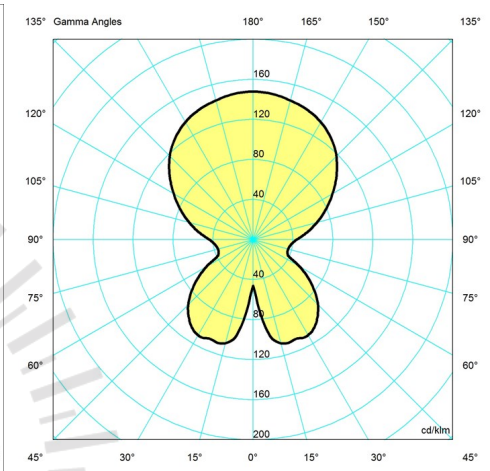

## Light distribution diagrams

For the full data set on all variants, see [louis Poulsen.com](http://louis Poulsen.com).

Cartesian

Isolux

Polar

## Variant options

Light source	Voltage frequency	Color	Variant number
10W LED/2700K	120V	● Blk	5744162432
10W LED/2700K	120V	● Blue	5744162445
10W LED/2700K	120V	● Blue/green	5744162458
10W LED/2700K	120V	● High lustre chrome plated	5744162555
10W LED/2700K	120V	● Orange	5744162474
10W LED/2700K	120V	● Pink	5744162487
10W LED/2700K	120V	● Red	5744162490
10W LED/2700K	120V	● Violet	5744162500
10W LED/2700K	120V	○ Wht	5744162513
10W LED/2700K	120V	○ Wht opal acryl	5744162461
10W LED/2700K	120V	● Yellow	5744165248
10W LED/2700K	120V	● Yellow	5744162539
10W LED/2700K	120V	● Yellow/green	5744162526