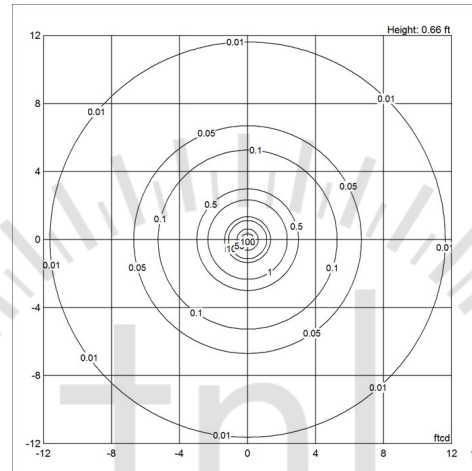

## Light distribution diagrams

For the full data set on all variants, see [louis Poulsen.com](http://louis Poulsen.com).

Cartesian

Isolux

Polar