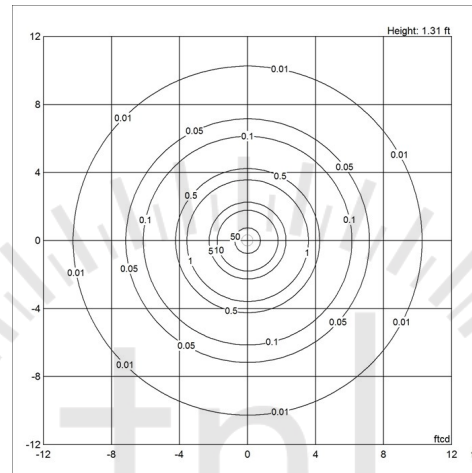

## Light distribution diagrams

For the full data set on all variants, see [louispoulsen.com](http://louispoulsen.com).

Cartesian

Isolux

Polar