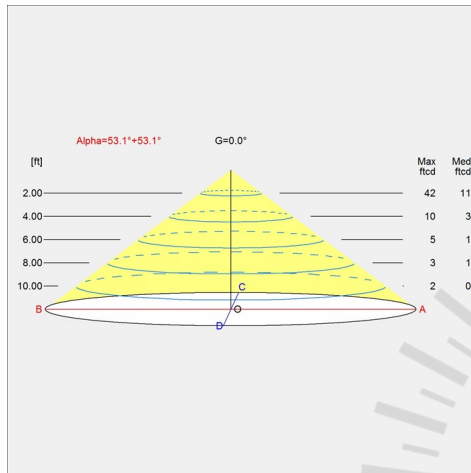

Weight

Min: 6.724 lbs Max: 7.937 lbs

Finish

Blk, Brass/black, Brass/white, Wht

Voltage

120V

Light distribution diagrams

For the full data set on all variants, see louispoulsen.com.

Cartesian