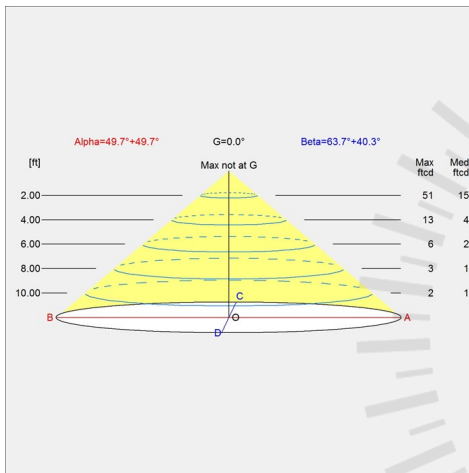

Weight

Min: 4.83 lbs Max: 6.887 lbs

Voltage

120V

Light distribution diagrams

For the full data set on all variants, see louispoulsen.com.

Cartesian

Isolux