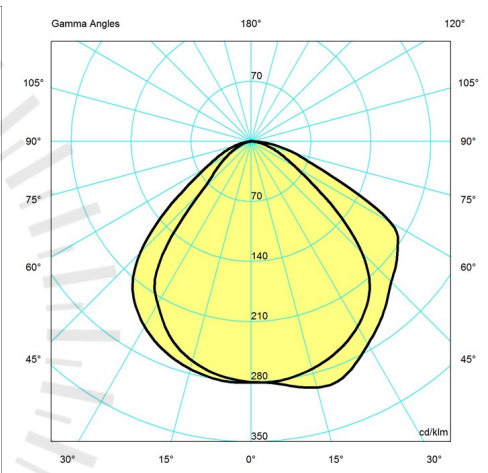

Light description

The fixture emits glare free, directed light.
Terse and iconic design
Combined direct and indirect light ensures directed light with soft shadows
The shade is painted white on the inside to ensure a soft comfortable light distribution.

Mounting

Portable fixture plugs into standard wall outlet.

Finish

Aubergine, Black, Dark green, Dark grey, Light grey, Midnight blue, Original grey, Pale petroleum, Pale rose, Rusty red, Stainl steel polish, Ultra blue, Wht, Yellow ochr

Material

Fixture head and wall box: spun steel, 1.5mm (0.06") thick, wet painted.
Arm: extruded steel, 1.5mm (0.06") thick, wet painted.
Base: cast zinc plated steel, 1.5mm (0.06") thick.
Switch: on/off, phenolic, on base.
Socket: Porcelain, medium base for A-19, frosted envelope lamps.

Weight

Min: 4.83 lbs Max: 6.887 lbs

Voltage

120V

Light distribution diagrams

For the full data set on all variants, see louispoulsen.com.

Polar