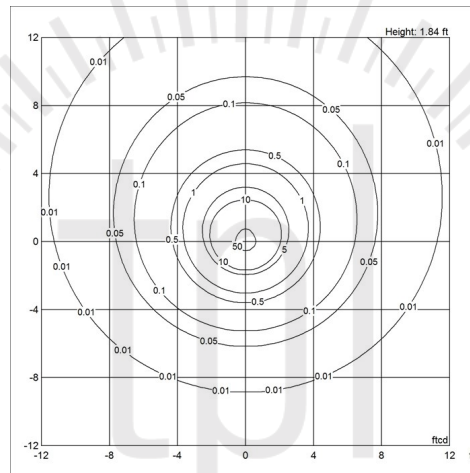

Material

Fixture head and wall box: spun steel, 1.5mm (0.06") thick, wet painted.
Arm: extruded steel, 1.5mm (0.06") thick, wet painted.
Base: cast zinc plated steel, 1.5mm (0.06") thick.
Switch: on/off, phenolic, on base.
Socket: Porcelain, medium base for A-19, frosted envelope lamps.

Weight

Min: 4.83 lbs Max: 6.887 lbs

Voltage

120V

Light distribution diagrams

For the full data set on all variants, see louispoulsen.com.

Cartesian

Isolux