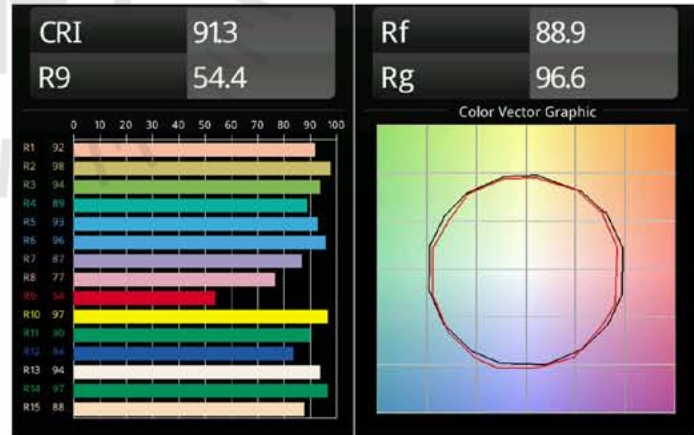

Photometrics