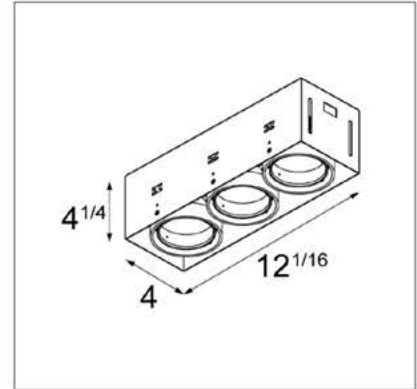

Mini ritm trimless for Smart rings 3x LED DE | SPECIFICATIONS & PHOTOMETRICS

Specifications

Lamp	LED Array	
CCT	2700K	
Driver	driver excluded - requires housing	
Cut-out size	l 12"1/4 w 4"11/64	
Weight	3.6lbs	
Location rating	suitable for damp locations	
CRI	92	
Power supply	500mA	350mA
Forward voltage	18.4Vf	17.8Vf
Connected load	9.2W	6.2W
Lumen	707lm	526lm
UGR	15	14

Remarks

- ! has to be combined with Smart frontrings
- ! suitable for damp locations
- ! has to be used with appropriate housing (LED gear incl.)
- ! combine with drywall plaster flange for ceiling thickness > 0 25/32" (20mm) and ≤ 1 31/32" (50mm)
- ! CCEA Chicago Plenum rated & Airtight per ASTM-E283-04 (when used with IC-UAT box)