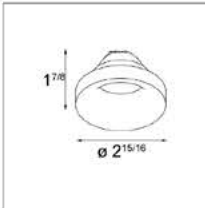

Optics

FL	flood (40°)
ME	medium (25°)
SP	spot (15°)

Color

BL	black
WHT	white struc

Ordering Code

Smart flat fronting

Smart Cake fronting

Smart Lotus fronting