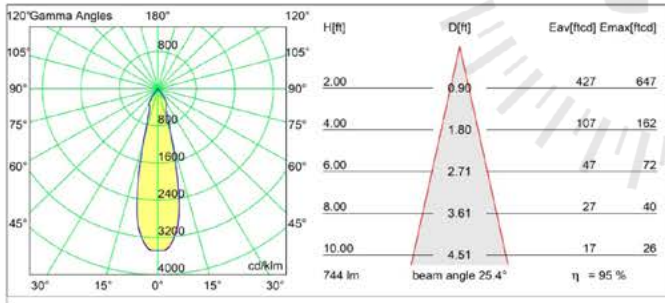

Photometrics