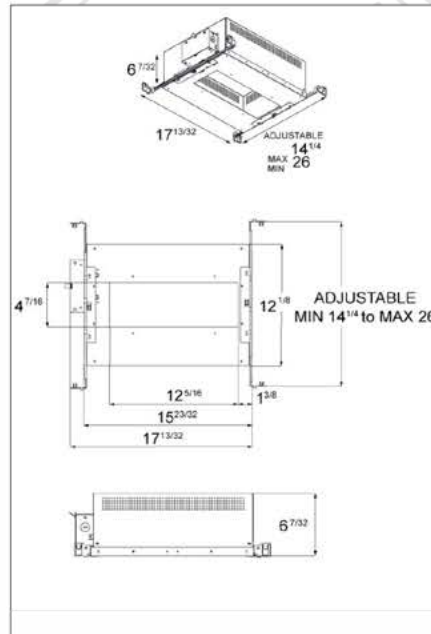

HOUSING | Ordering info

Product code

IC-UAT-MINI-RITM-TL *

Insulated Ceiling
Rated - Ultra Airtight
- Mini ritm trimless

NON-IC-MINI-RITM-TL *

Non-Insulated Ceiling
Rated - Mini ritm
trimless

Lamps

3L 3Lamps

Driver

0-10V-TD	0-10V/1% trailing edge dimmable
	0-10V/1% Eldoled

Output

350
500

Ordering Code