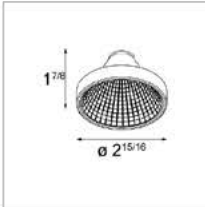

O-SMART-F-FR *

Optical, Smart front ring, Flat

O-SMART-C-FR *

Optical, Smart front ring, Cake

O-SMART-L-FR *

Optical, Smart front ring, Lotus

O-SMART-K-FR *

Optical, Smart front ring, Kup

Optics

FL	flood (40°)
ME	medium (25°)
SP	spot (15°)

Color

BL	black
WHT	white struc

Ordering Code

Smart flat fronting

Smart Cake fronting

Smart Lotus fronting