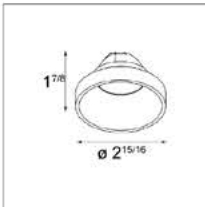

Optics

FL	flood (40°)
ME	medium (25°)
SP	spot (15°)

Color

BL	black
WHT	white struc

Ordering Code

Smart flat fronting

Smart Cake fronting

Smart Lotus fronting