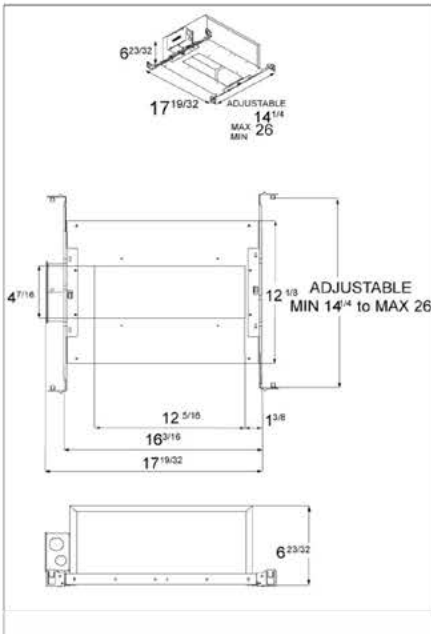

HOUSING | Ordering info

Product code

IC-UAT-MINI-RITM-TL *

Insulated Ceiling
Rated - Ultra Airtight
- Mini ritm trimless

NON-IC-MINI-RITM-TL *

Non-Insulated Ceiling
Rated - Mini ritm
trimless

Lamps

3L 3Lamps

Driver

0-10V-TD	0-10V/1% trailing edge dimmable
	0-10V/1% Eldoled

Output

350
500

Ordering Code