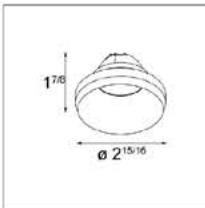

Optics

FL	flood (40°)
ME	medium (25°)
SP	spot (15°)

Color

BL	black
WHT	white struc

Ordering Code

Smart flat fronting

Smart Cake fronting

Smart Lotus fronting