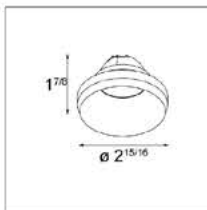

Color

BL	black
WHT	white struc

Ordering Code

Smart flat fronting

Smart Cake fronting

Smart Lotus fronting

Smart Kup fronting