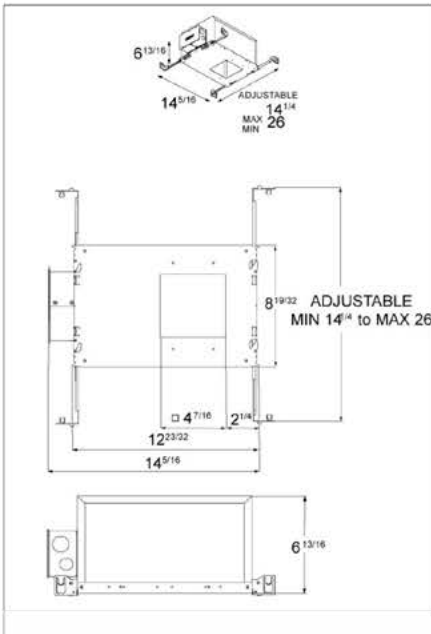

HOUSING | Ordering info

Product code

IC-UAT-MINI-RITM-TL *

Insulated Ceiling
Rated - Ultra Airtight
- Mini ritm trimless

NON-IC-MINI-RITM-TL *

Non-Insulated Ceiling
Rated - Mini ritm
trimless

Lamps

1L	1Lamps

Driver

0-10V-TD	0-10V/1% trailing edge dimmable
	0-10V/1% Eldoled

Output

350
500

Ordering Code