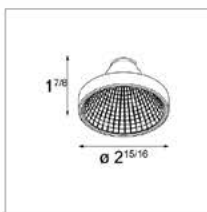

O-SMART-F-FR * Optical, Smart front ring, Flat
O-SMART-C-FR * Optical, Smart front ring, Cake
O-SMART-L-FR * Optical, Smart front ring, Lotus
O-SMART-K-FR * Optical, Smart front ring, Kup

Optics

FL	flood (40°)
ME	medium (25°)
SP	spot (15°)

Color

BL	black
WHT	white struc

Ordering Code

Smart flat fronting

Smart Cake fronting

Smart Lotus fronting

Smart Kup fronting