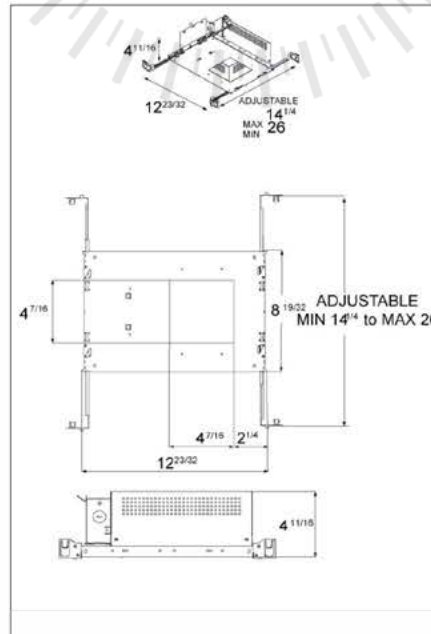

HOUSING | Ordering info

Product code

IC-UAT-MINI-RITM-TL *

Insulated Ceiling
Rated - Ultra Airtight
- Mini ritm trimless

NON-IC-MINI-RITM-TL *

Non-Insulated Ceiling
Rated - Mini ritm
trimless

Lamps

1L	1Lamps

Driver

0-10V-TD	0-10V/1% trailing edge dimmable
	0-10V/1% Eldoled

Output

350
500

Ordering Code