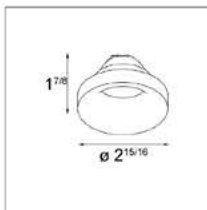

1L	1Lamps
----	--------

Driver

0-10V-TD	0-10V/1% trailing edge dimmable
	0-10V/1% Eldoled

Output

350
500

Ordering Code

FRONT RING | Ordering info

Product code

Color

BL	black
WHT	white struc

Ordering Code

Smart flat fronting

Smart Cake fronting

Smart Lotus fronting

Smart Kup fronting