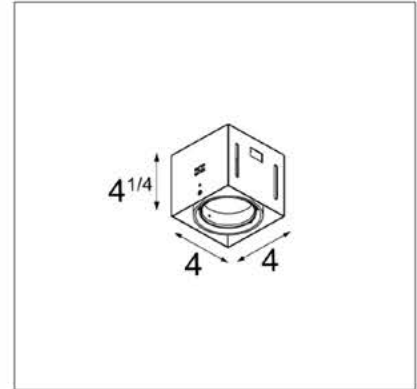

Specifications

Lamp	LED Array	
CCT	2700K	
Driver	driver excluded - requires housing	
Cut-out size	1 4"11/64 w 4"11/64	
Weight	1.6lbs	
Location rating	suitable for damp locations	
CRI	92	
Power supply	500mA	350mA
Forward voltage	18.4Vf	17.8Vf
Connected load	9.2W	6.2W
Lumen	707lm	526lm
UGR	15	14