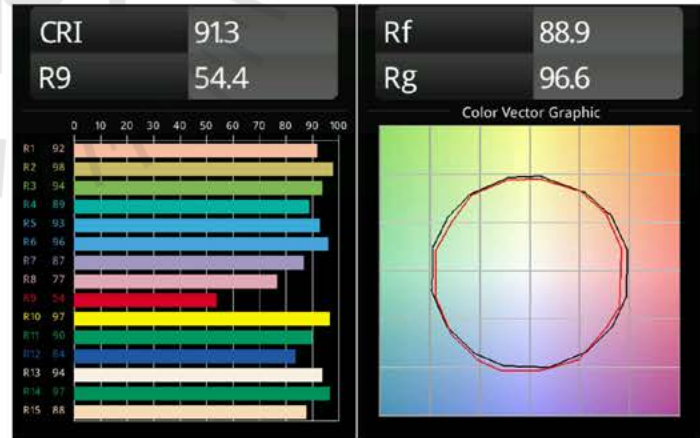

Photometrics