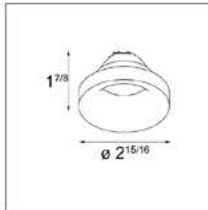

FL	flood (40°)
ME	medium (25°)
SP	spot (15°)

Color

BL	black
WHT	white struc

Ordering Code

Smart flat fronting

Smart Cake fronting

Smart Lotus fronting

Smart Kup fronting