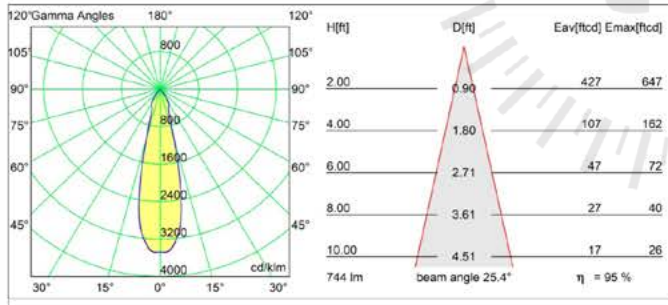

Photometrics