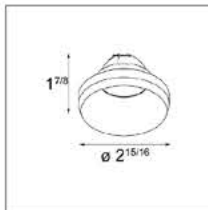

FL	flood (40°)
ME	medium (25°)
SP	spot (15°)

Color

BL	black
WHT	white struc

Ordering Code

Smart flat fronting

Smart Cake fronting

Smart Lotus fronting

Smart Kup fronting