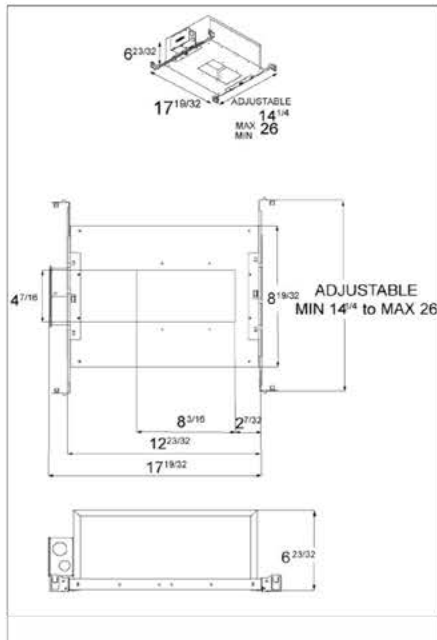

HOUSING | Ordering info

Product code

IC-UAT-MINI-RITM-TL * Insulated Ceiling Rated - Ultra Airtight - Mini ritm trimless
NON-IC-MINI-RITM-TL * Non-Insulated Ceiling Rated - Mini ritm trimless

Lamps

2L	2Lamps

Driver

0-10V-TD	0-10V/1% trailing edge dimmable
	0-10V/1% Eleded

Output

350
500

Ordering Code