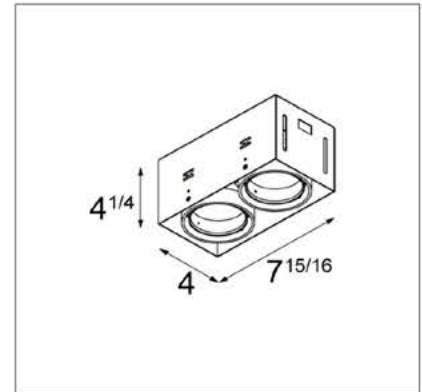

Your selection

Ordering code	Description	Modular reference
MINI-RITM-TL-2L_27K_DP_DE_BL	Mini ritm trimless for Smart rings 2x LED 2700K DE black	US_12531002

Mini ritm trimless for Smart rings 2x LED DE | SPECIFICATIONS & PHOTOMETRICS

Specifications

Lamp	LED Array	
CCT	2700K	
Driver	driver excluded - requires housing	
Cut-out size	1 8 ⁷ / ₆₄ w 4 ¹¹ / ₆₄	
Weight	2.8lbs	
Location rating	suitable for damp locations	
CRI	92	
Power supply	500mA	350mA
Forward voltage	18.4Vf	17.8Vf
Connected load	9.2W	6.2W
Lumen	707lm	526lm
UGR	15	14