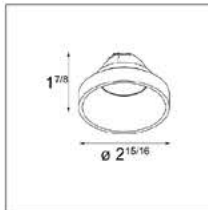

FL	flood (40°)
ME	medium (25°)
SP	spot (15°)

Color

BL	black
WHT	white struc

Ordering Code

Smart flat fronting

Smart Cake fronting

Smart Lotus fronting

Smart Kup fronting