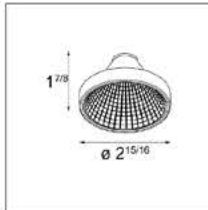

FL	flood (40°)
ME	medium (25°)
SP	spot (15°)

Color

BL	black
WHT	white struc

Ordering Code

Smart flat fronting

Smart Cake fronting

Smart Lotus fronting

Smart Kup fronting