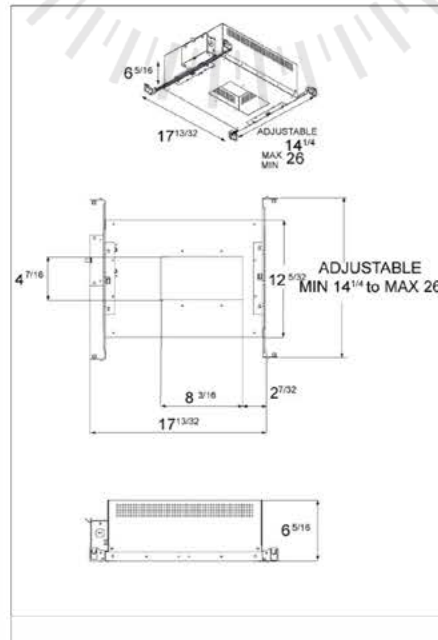

HOUSING | Ordering info

Product code

IC-UAT-MINI-RITM-TL * Insulated Ceiling Rated - Ultra Airtight - Mini ritm trimless
NON-IC-MINI-RITM-TL * Non-Insulated Ceiling Rated - Mini ritm trimless

Lamps

2L	2Lamps

Driver

0-10V-TD	0-10V/1% trailing edge dimmable
	0-10V/1% Eleded

Output

350
500

Ordering Code