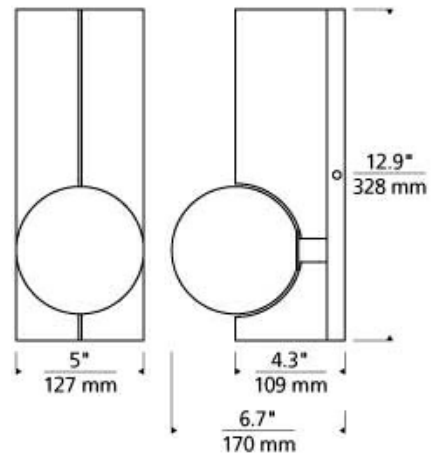

## PRODUCT FEATURES

- Inspired by Mid-Century modern art, the Orbel wall sconce features an elongated metal rectangle that supports a frosted sphere of light
- 13" tall and 5" wide
- and available in three modern finishes, aged brass, matte black and polished nickel
- Complete the look with other fixtures in the Orbel family, such as the flush mount, bath light and pyramid or round pendants
- Lamping options are compatible with most dimmers
- Protected by a 1-year warranty. please visit the "About Us" Page on [techlighting.com](http://techlighting.com) for more for warranty details

## SPECIFICATIONS

HARDWARE MATERIAL	Metal
SHADE MATERIAL	Glass
NET WEIGHT	3.5 lbs
HEIGHT	12.9in
WIDTH	6.7in
LENGTH	5in
MIN. EXTENSION FROM WALL	6.7in
UP LIGHT / DOWN LIGHT / BOTH?	
WET LISTED	
DAMP LISTED	Yes
DRY LISTED	
UP / DOWN	
HORIZONTAL / VERTICAL	
WALL / CEILING MOUNT	
GENERAL LISTING	
ADA COMPLIANT	
INCLUDES	