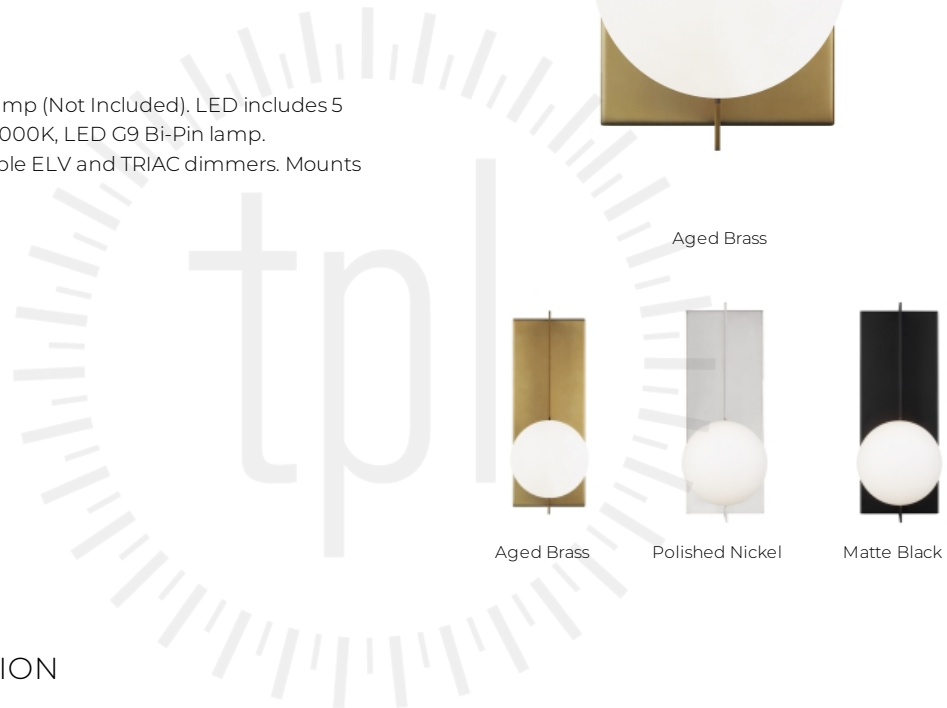

## PRODUCT FEATURES

- Inspired by Mid-Century modern art, the Orbel wall sconce features an elongated metal rectangle that supports a frosted sphere of light
- 13" tall and 5" wide
- and available in three modern finishes, aged brass, matte black and polished nickel
- Complete the look with other fixtures in the Orbel family, such as the flush mount, bath light and pyramid or round pendants
- Lamping options are compatible with most dimmers
- Protected by a 1-year warranty. please visit the "About Us" Page on [techlighting.com](http://techlighting.com) for more for warranty details

## LAMPING

Rated for (1) 5 watt max. G9 Bi-Pin lamp (Not Included). LED includes 5 watt, 319.4 total delivered lumens, 3000K, LED G9 Bi-Pin lamp. Dimmable with most LED compatible ELV and TRIAC dimmers. Mounts up or down.

## ORDERING INFORMATION

700WSOBL FINISH	LAMP
R AGED BRASS	NO LAMP
B MATTE BLACK	-LED930 BI-PIN G9 LED 90 CRI 3000K 120V (T20/T24)
N POLISHED NICKEL	

700WSOBL \_\_\_\_\_

JOB NAME \_\_\_\_\_

NOTES \_\_\_\_\_

## SPECIFICATIONS

HARDWARE MATERIAL	Metal
SHADE MATERIAL	Glass
NET WEIGHT	3.5 lbs
HEIGHT	12.9in
WIDTH	6.7in
LENGTH	5in
MIN. EXTENSION FROM WALL	6.7in
UP LIGHT / DOWN LIGHT / BOTH?	
WET LISTED	
DAMP LISTED	Yes
DRY LISTED	
UP / DOWN	
HORIZONTAL / VERTICAL	
WALL / CEILING MOUNT	
GENERAL LISTING	
ADA COMPLIANT	
INCLUDES	