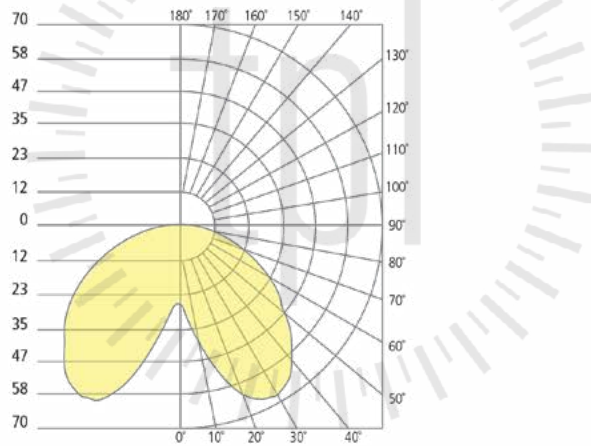

PROJECT INFO

FIXTURE TYPE & QUANTITY

JOB NAME & INFO

NOTES

VISUAL COMFORT & CO.

7400 Linder Avenue, Skokie, Illinois 60077
T 847.410.4400 F 847.410.4500