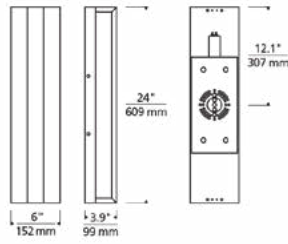

WINDFALL WALL SCONCE

Windfall

PHOTOMETRICS*

*For latest photometrics, please visit www.techlighting.com/OUTDOOR

WINDFALL

Total Lumen Output: 183.6
Total Power: 20
Luminaire Efficacy: 84
Color Temp: 3000K
CRI: 80
BUG Rating: N/A